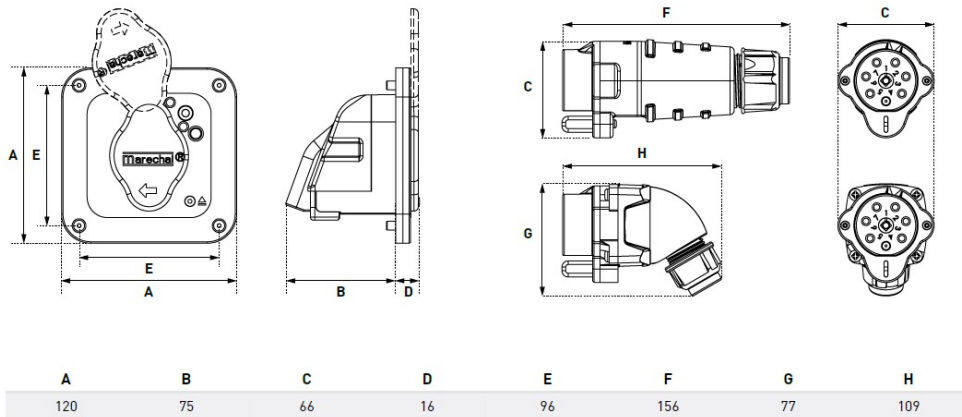

INCOMET

İncomet İnşaat San. ve Tic. Ltd. Şti.

Tekstilkent Ticaret Merkezi B13 No.25 34235, Esenler, İstanbul

Tel. +90 212 438 7160 Fax. +90 212 438 7161 www.incomet.com.tr